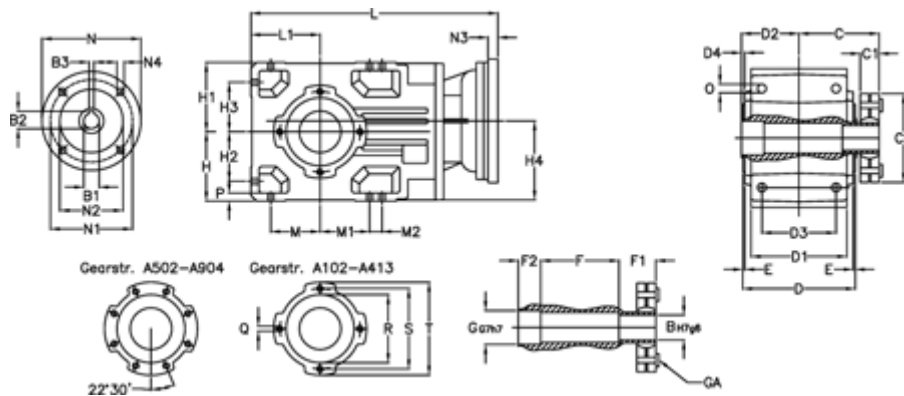

Article number: 29600201205225
 Description: Bevel helical gearbox
 A202US-12-P71B5

Measures

B = 30	D1 = 110	F2 = 36	L = 306.0	N3 = -
B1 = 14	D2 = 60	G = 32	L1 = 80	N4 = M8x16
B2 = 16.3	D3 = 90	GA = 14,5 NM	M = 60.0	O = 9.5
B3 = 5	d4 = 4.5	H = 80	M1 = 60.0	P = 9
C = 89.5	Description = A202US-xx-P71 B5	H1 = 80	M2 = -	Q = M8x15
C1 = 23	E = 3.0	H2 = 60.0	N = 160	R = 95
C2 = 72.0	F = 77.5	H3 = 60.0	N1 = 130	S = 115
D = 136	F1 = 36.0	H4 = 93.0	N2 = 110	T = 140